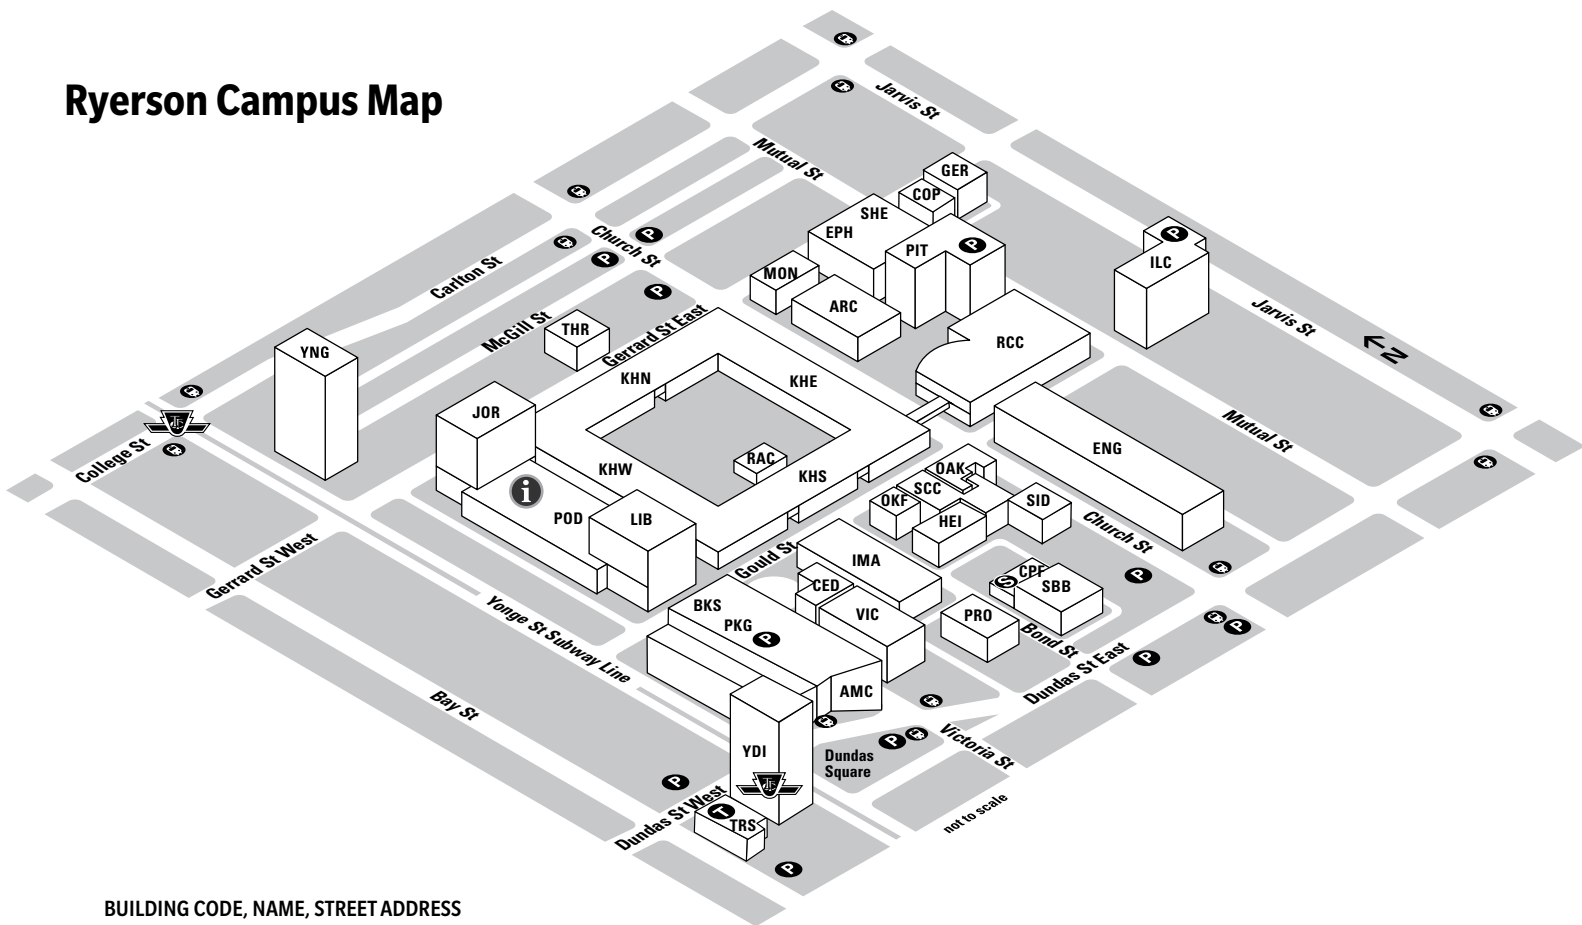

Ryerson Campus Map

BUILDING CODE, NAME, STREET ADDRESS

AMC	Toronto Life Square, 10 Dundas Street East	POD	Podium, 350 Victoria Street (area connecting Jorgenson Hall to the Library Building)
ARC	Architecture Building, 325 Church Street	PRO	Projects Office, 112 Bond Street
BKS	Bookstore, 17 Gould Street	RAC	Recreation and Athletics Centre, entrance through archway at 40 and 50 Gould Street
CED	Heaslip House, The G. Raymond Chang School of Continuing Education, 297 Victoria Street	RCC	Rogers Communications Centre, 80 Gould Street
COP	Co-operative Education and Internship, 101 Gerrard Street East	SBB	South Bond Building, 105 Bond Street
CPF	Campus Planning and Facilities, 111 Bond Street	SCC	Student Campus Centre, 55 Gould Street
ENG	George Vari Engineering and Computing Centre, 245 Church Street	SHE	Sally Horsfall Eaton Centre for Studies in Community Health, 99 Gerrard Street East
EPH	Eric Palin Hall, 87 Gerrard Street East	SID	School of Interior Design, 302 Church Street
GER	Research/Graduate Studies, 111 Gerrard Street East	THR	Theatre School, 44/46 Gerrard Street East
HEI	HEIDELBERG Centre – School of Graphic Communications Management, 125 Bond Street	TRS	Ted Rogers School of Management – 575 Bay Street (entrance at 55 Dundas Street West)
ILC	International Living/Learning Centre, entrances at 133 Mutual Street and 240 Jarvis Street	VIC	Victoria Building, 285 Victoria Street (temporary home of the School of Image Arts)
IMA	School of Image Arts, 122 Bond Street (building closed for renovations; see VIC)	YDI	Yonge-Dundas I, 1 Dundas Street West
JOR	Jorgenson Hall, 380 Victoria Street	YNG	415 Yonge Street
KHE	Kerr Hall East, 340 Church Street/60 Gould Street		
KHN	Kerr Hall North, 31/43 Gerrard Street East		TTC Streetcar stop
KHS	Kerr Hall South, 40/50 Gould Street		TTC Subway stop
KHW	Kerr Hall West, 379 Victoria Street		Parking
LIB	Library Building, 350 Victoria Street		Security
MON	Civil Engineering Building, 341 Church Street		Undergraduate Admissions and Recruitment Welcome and Student Information Centre
OAK	Oakham House, 63 Gould Street		Direct underground access from the Ted Rogers School of Management to the Dundas Subway
OKF	O'Keefe House, 137 Bond Street		
PIT	Pitman Hall, 160 Mutual Street		
PKG	Parking Garage, 300 Victoria Street		